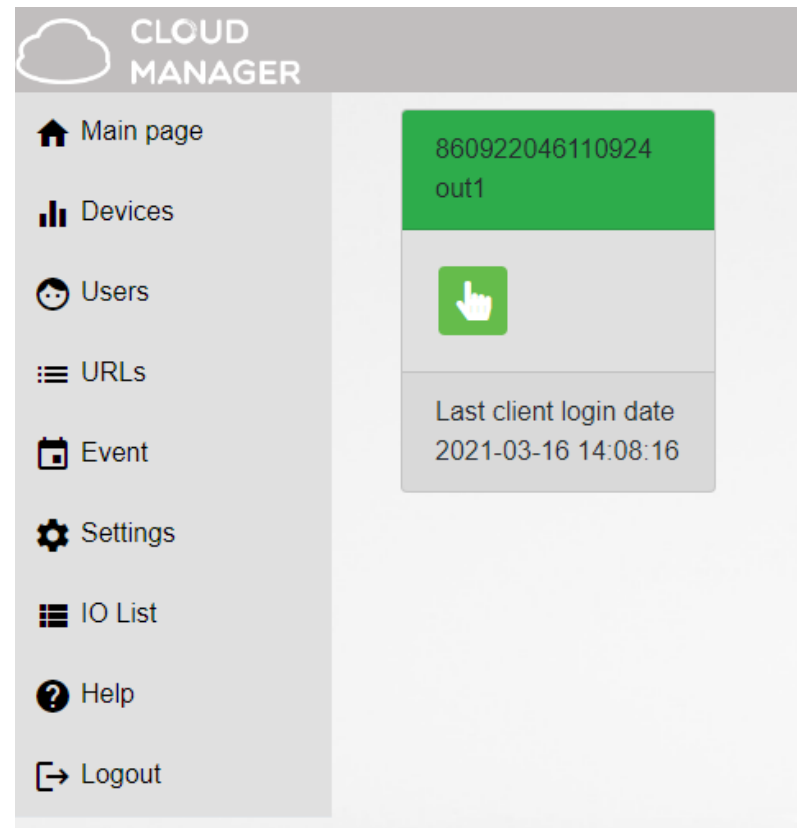

GSM modul a felhőben

Sikeres regisztrációt követően GSM modulunk elérhető [ASCloud Manager-ben](#).

Minden funkció állítható, „Users” menüpontban hozzárendelhetünk felhasználókat eszközünk kezelésére egyedi jogosultságok beállításával.