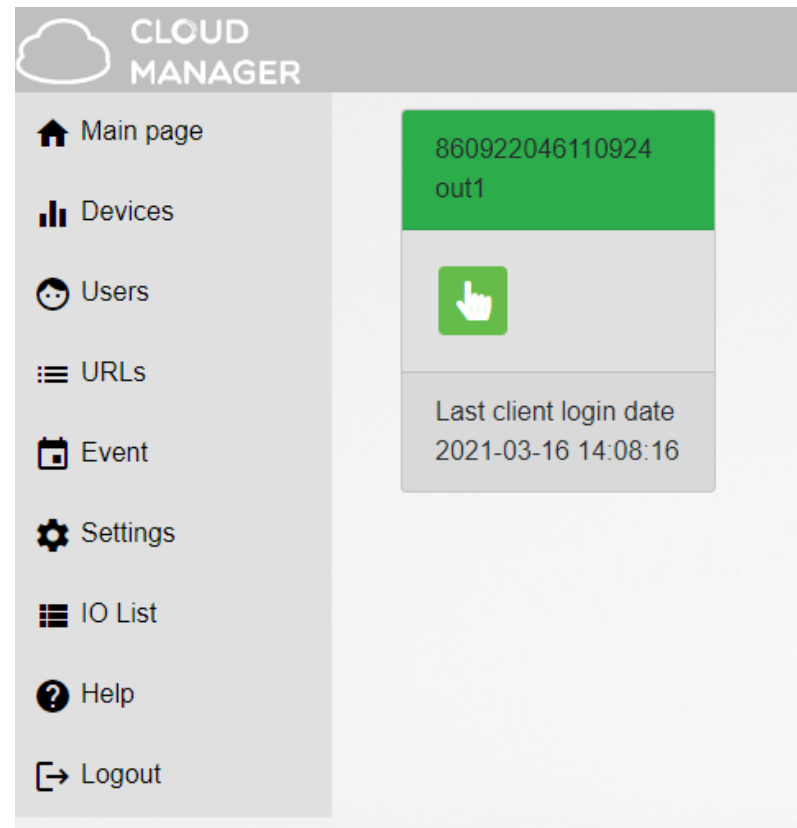

Login Confirmation

After the successful registration, the device is available on the [ASCloud Manager](#). All functions are available; giving access to other people is possible by adding users in the Menu.