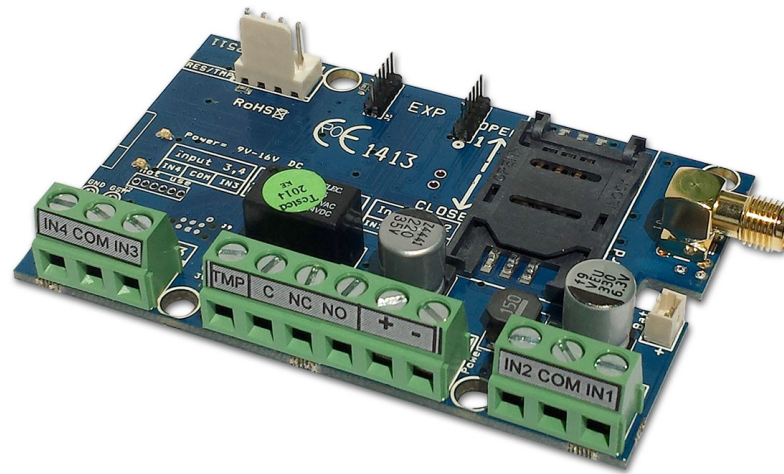

ASCloud Manager device registration

Description of registering the first GSM module in the ASCloud Manager.

Connect the GSM Module to the mobile network

Put your SIM card into the GSM module and wait until the module connects to the mobile network.

The green LED of the GSM module blinks 3-5 times indicating the signal strength.

Make sure you have active GPRS on the sim card and it is capable of sending text messages.

SIM registration in ASCloud Manager

Send an sms command from any number to the sim card based on the following SMS command:

<PASS>CLOUD=<APN>*

PASS: GSM moduls security codes (default:1234)

APN: network APN of the inserted SIM (for example: „internet“, „net“... etc)